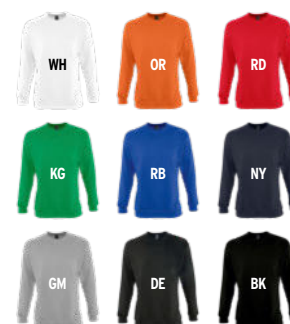

XS / S / M / L / XL / XXL / 3XL / 4XL / 5XL*

SOL'S NEW SUPREME KIDS **S13249**