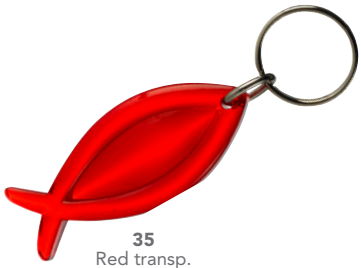

## 2520

43 x 50 x 8 mm

PRINT AREA  
ON THE FLAT BACK SIDE  
30 x 25 mm

33 Green transp.

34 Blue transp.

35 Red transp.

32 Yellow transp.