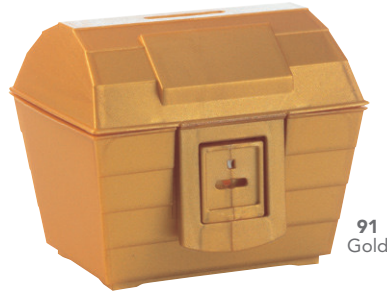

# APPLE TREE

1151

170 x 130 x 40 mm

PRINT AREA  
30 x 15 mm

35  
Red transp.

91  
Gold