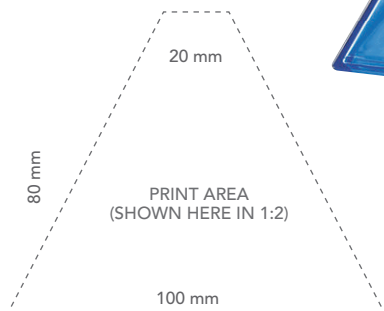

SAME FAMILY