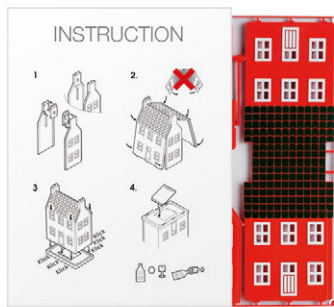

VERSION 1

Carton with 2 pages - fixed