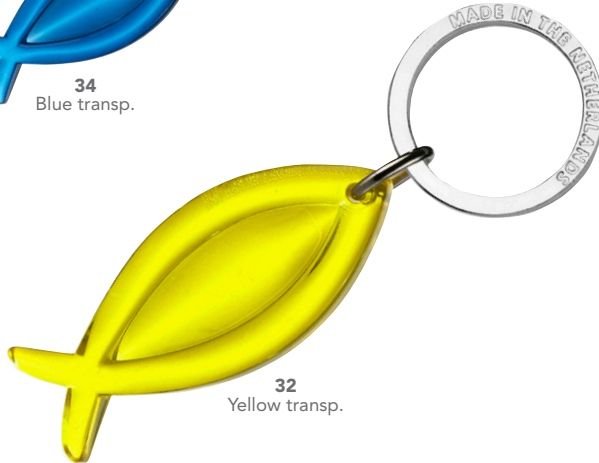

## 2520

43 x 50 x 8 mm

PRINT AREA  
ON THE FLAT BACK SIDE  
30 x 25 mm

33 Green transp.

34 Blue transp.

35 Red transp.

32 Yellow transp.