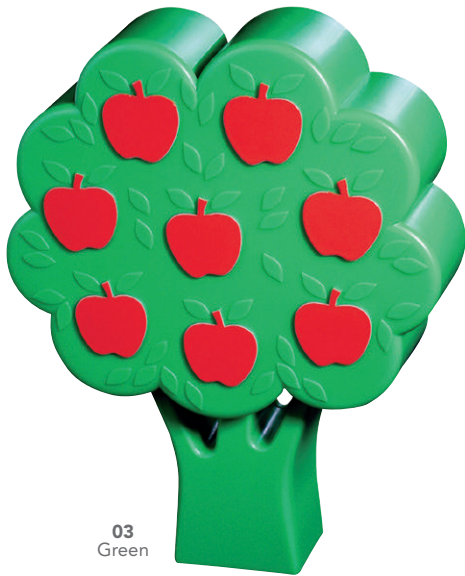

03
Green

APPLE TREE

1151

170 x 130 x 40 mm

PRINT AREA
30 x 15 mm