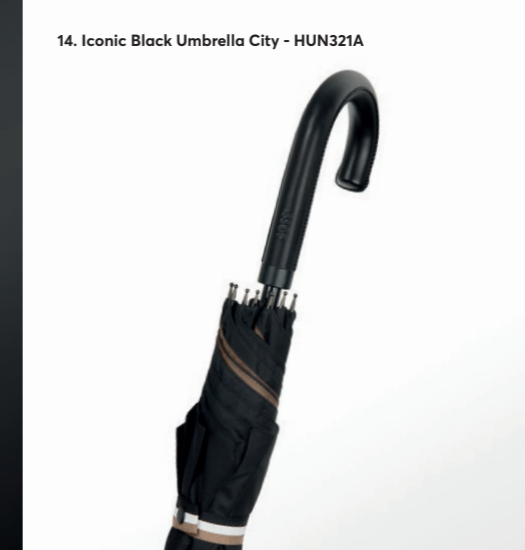

11. Magnet Mobile Classic Grained Camel Card holder - HLJ416X