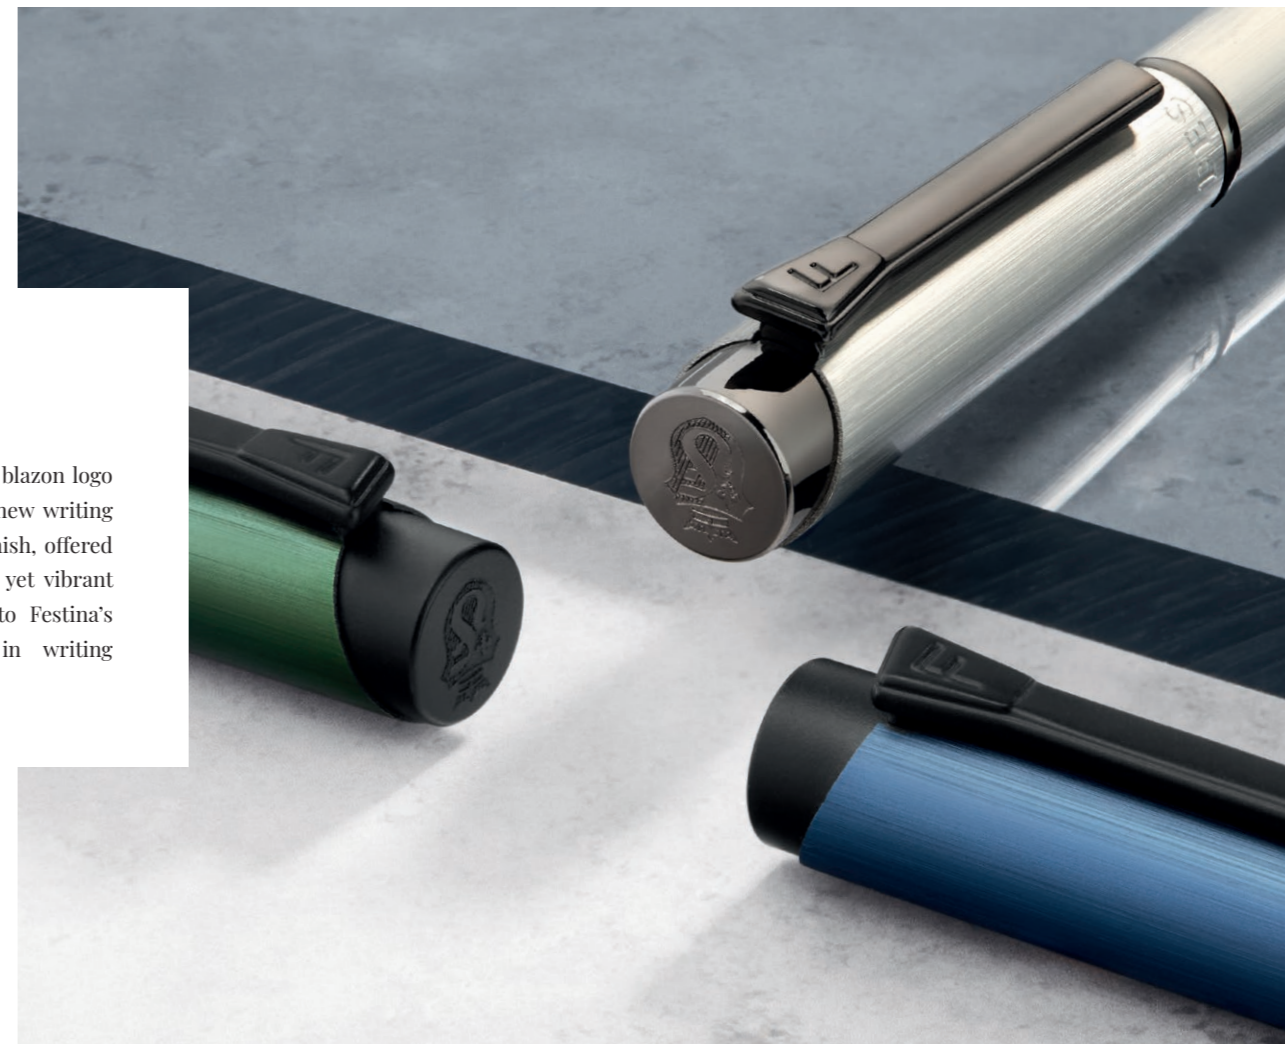

DETAILS

The color-block painted edges introduce a vibrant contrast while maintaining a generally minimal aesthetic, offering the perfect final modern touch.

11. Black Edition Orange Wallet - FLW528U

12. Black Edition Blue Card holder - FLC528L

LEFT PAGE

- 1. Originals Blue Ballpoint pen - FSR5414N
- 2. Chronobike Black Key ring - FAK198A
- 3. Originals Silver Ballpoint pen - FSR5414B
- 4. Chronobike Matt Black Writing instruments-case - FLS221A
- 5. Originals Black Ballpoint pen - FSR5414A
- 6. Originals Green Ballpoint pen - FSR5414T

RIGHT PAGE

- 7. Originals Black Rollerball pen - FSR5415A
- 8. Originals Black Fountain pen - FSR5412A

ORIGINALS

The new "Originals" pens are designed with a focus on light functionality and dynamism, placing both user experience and design at the heart of the product.