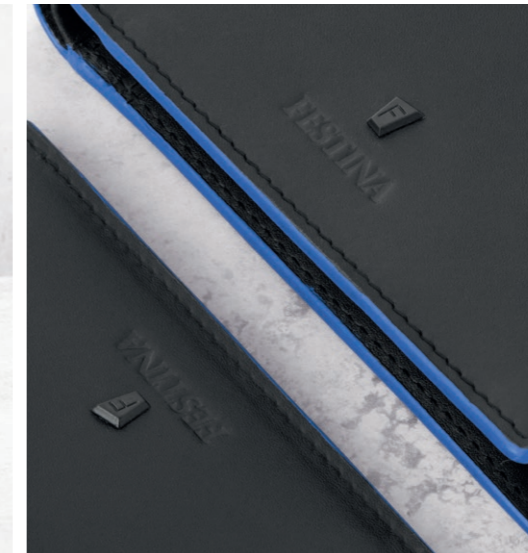

TRAVEL

3. Black Edition Red Dressing-case - FTC528P
4. Black Edition Blue Dressing-case - FTC528L

5. Black Edition Blue Document bag - FTD528L
6. Black Edition Red Document bag - FTD528P

- 1. Black Edition Orange Card holder - FLC528U
- 2. Black Edition Blue Wallet - FLW528L
- 3. Classics Black Edition Yellow Ballpoint pen - FSW3984S
- 4. Classics Black Edition Orange Ballpoint pen - FSW3984U

- 5. Black Edition Red Wallet - FLW528P
- 6. Classics Black Edition Red Ballpoint pen - FSW3984P
- 7. Classics Black Edition Blue Ballpoint pen - FSW3984L
- 8. Black Edition Yellow Card holder - FLC528S

SMALL LEATHER GOODS

9. Black Edition Red Card holder - FLC528P

10. Black Edition Yellow Wallet - FLW528S

CRAFTSMANSHIP

Crafted from carefully selected leathers and signed with a black matte edition of the F logo, this new line adds a touch of playful modernity to an all-time classic.

DETAILS

The color-block painted edges introduce a vibrant contrast while maintaining a generally minimal aesthetic, offering the perfect final modern touch.

11. Black Edition Orange Wallet - FLW528U

12. Black Edition Blue Card holder - FLC528L