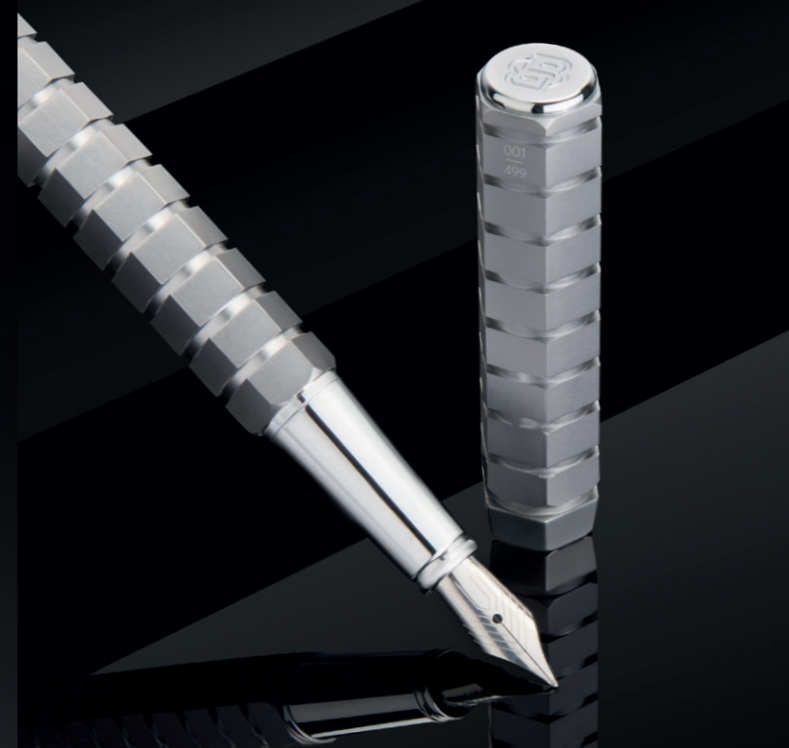

DESIGN FORWARD

HUGO BOSS writing pieces redefine innovation, seamlessly blending creativity and functionality to push the boundaries of this traditional industry. Through groundbreaking techniques, they set new design standards, uniting bold aesthetics with exceptional practicality.

LIMITED EDITION PEN

The "Nexus" series is an exclusive writing piece available in a limited, individually numbered edition of 499 pieces, with each item uniquely marked. An exceptional creation, it is delivered in special limited-edition packaging, accompanied by a guarantee card elegantly housed in a luxurious leather card holder.