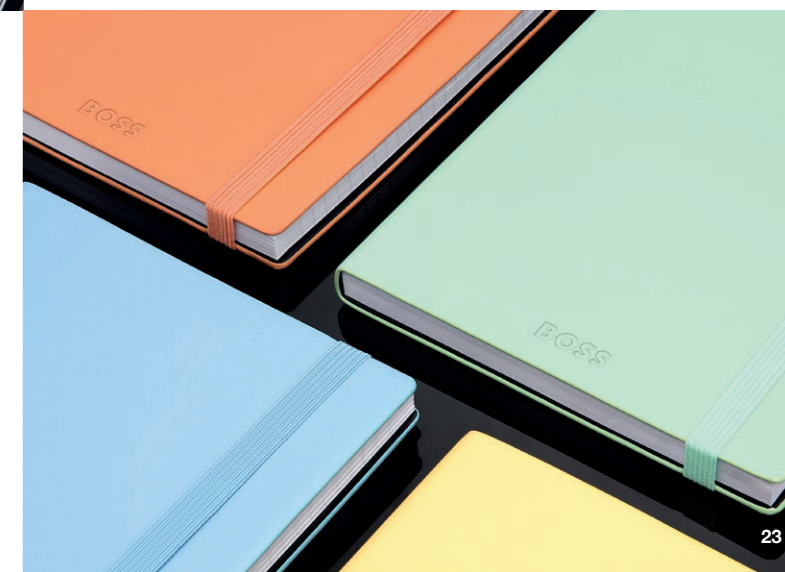

PASTEL CLASSIC

A timeless, market favorite reinvented in an unexpectedly soft and playful pastel color palette. Available in yellow, green, orange, and blue, it adds a touch of gentle playfulness to the notebook collection.