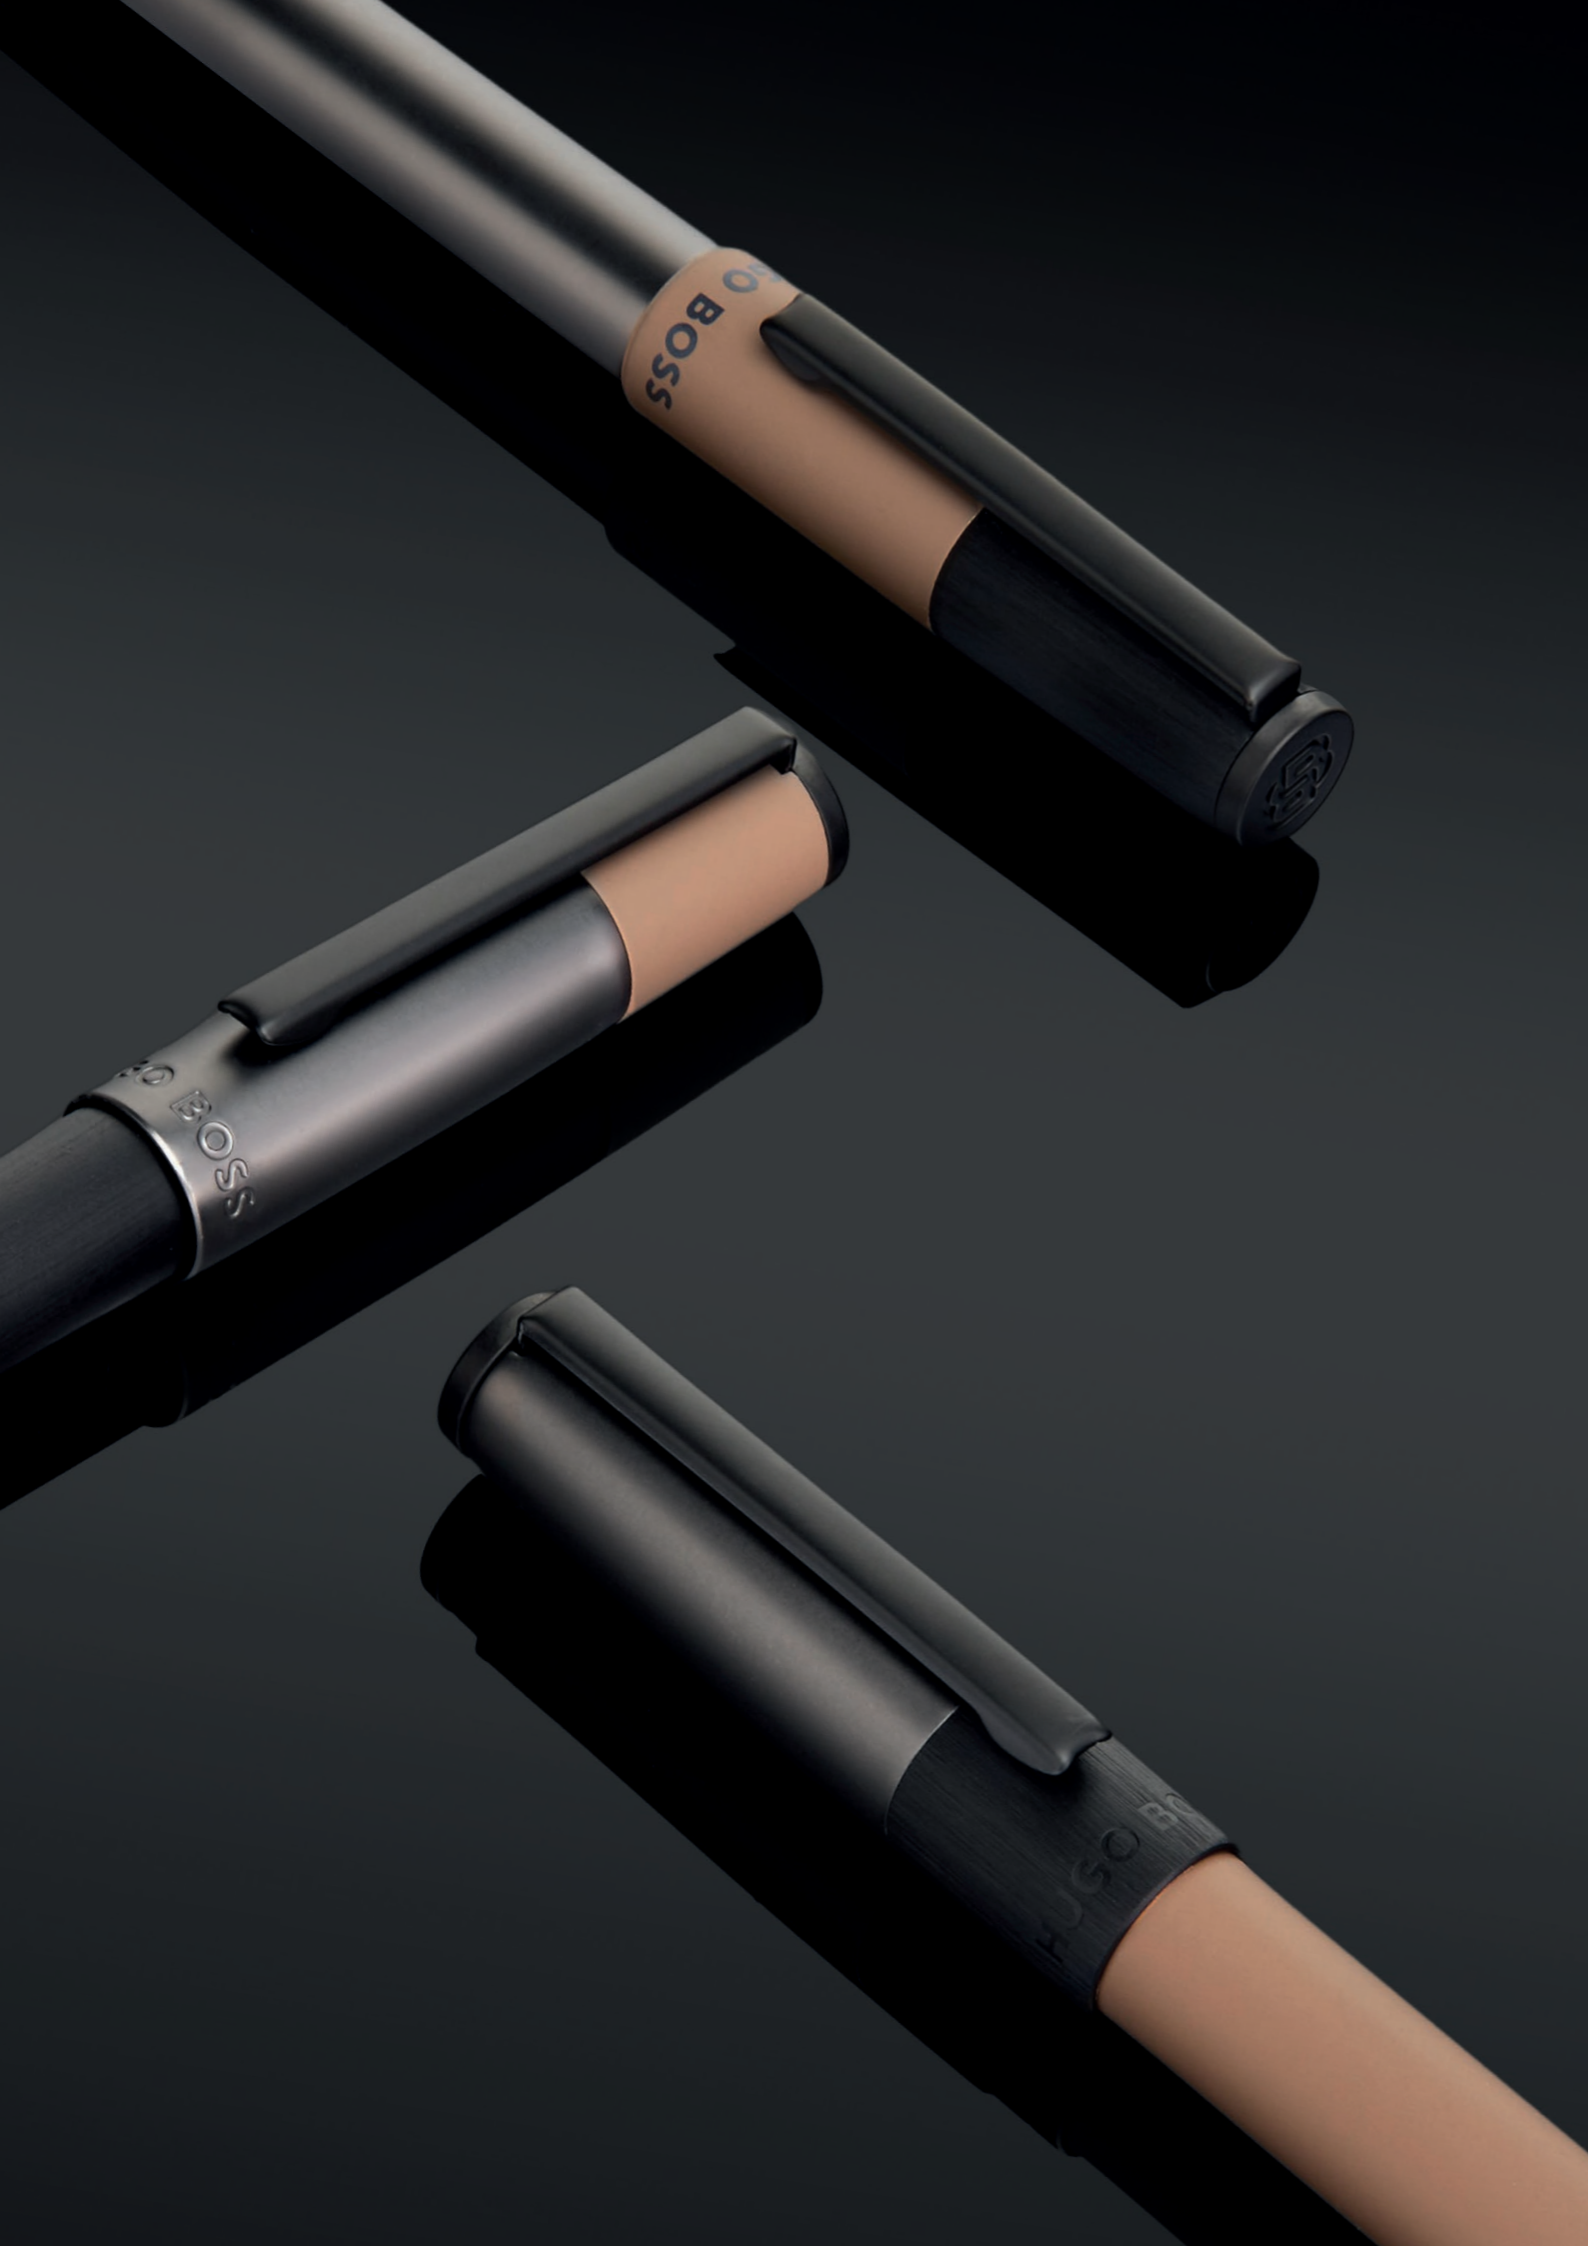

THE
POWER OF
BRANDS