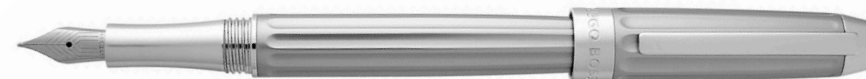

WRITING INSTRUMENTS

BEAM

HSS4612B - Beam Fountain pen chrome