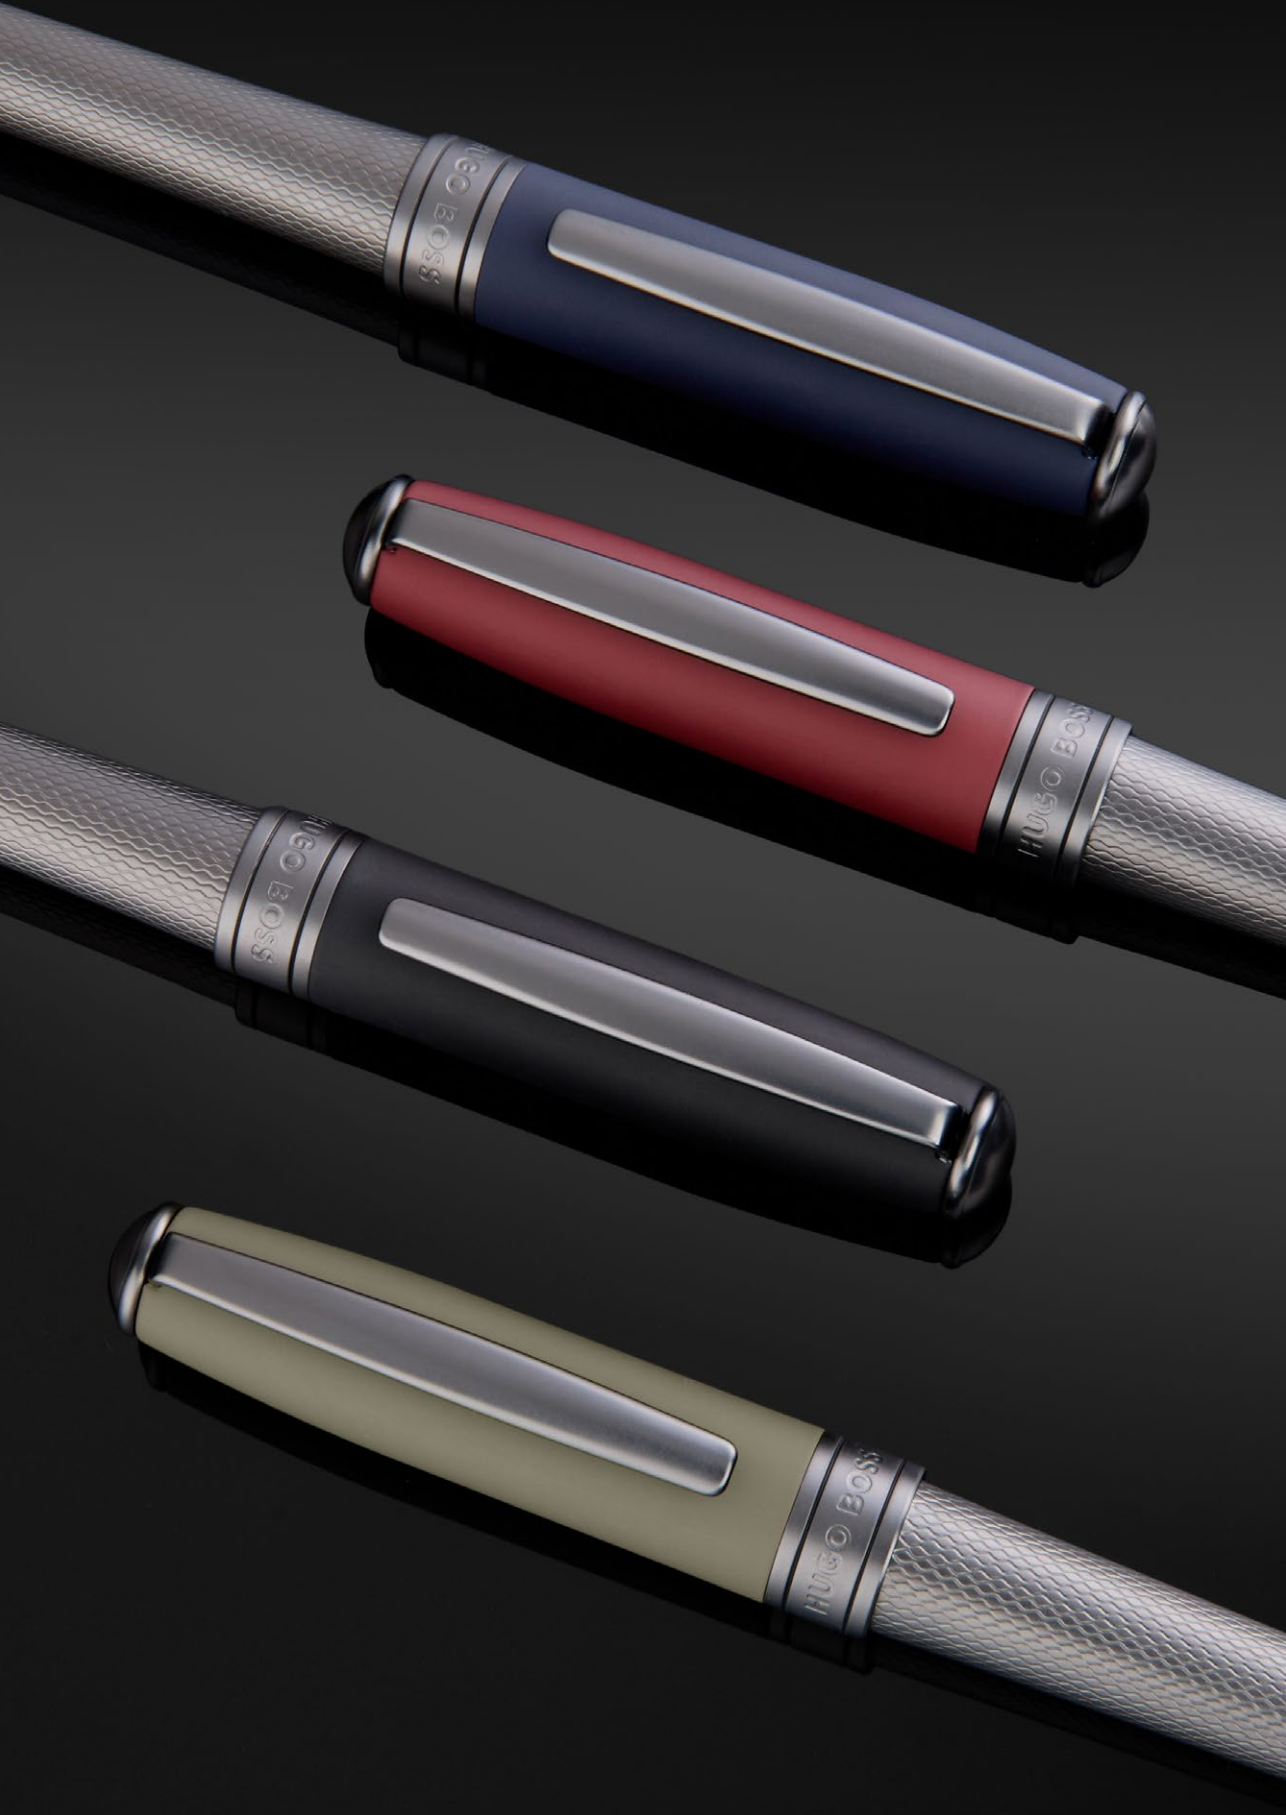

WRITING INSTRUMENTS

ESSENTIAL ACTIVE

The Essential pen line is made of brass. Ballpoint pens and fountain pens are outfitted with blue ink refills as standard. Rollerball pens are outfitted with black ink refills as standard. Pens are delivered in a gift box.