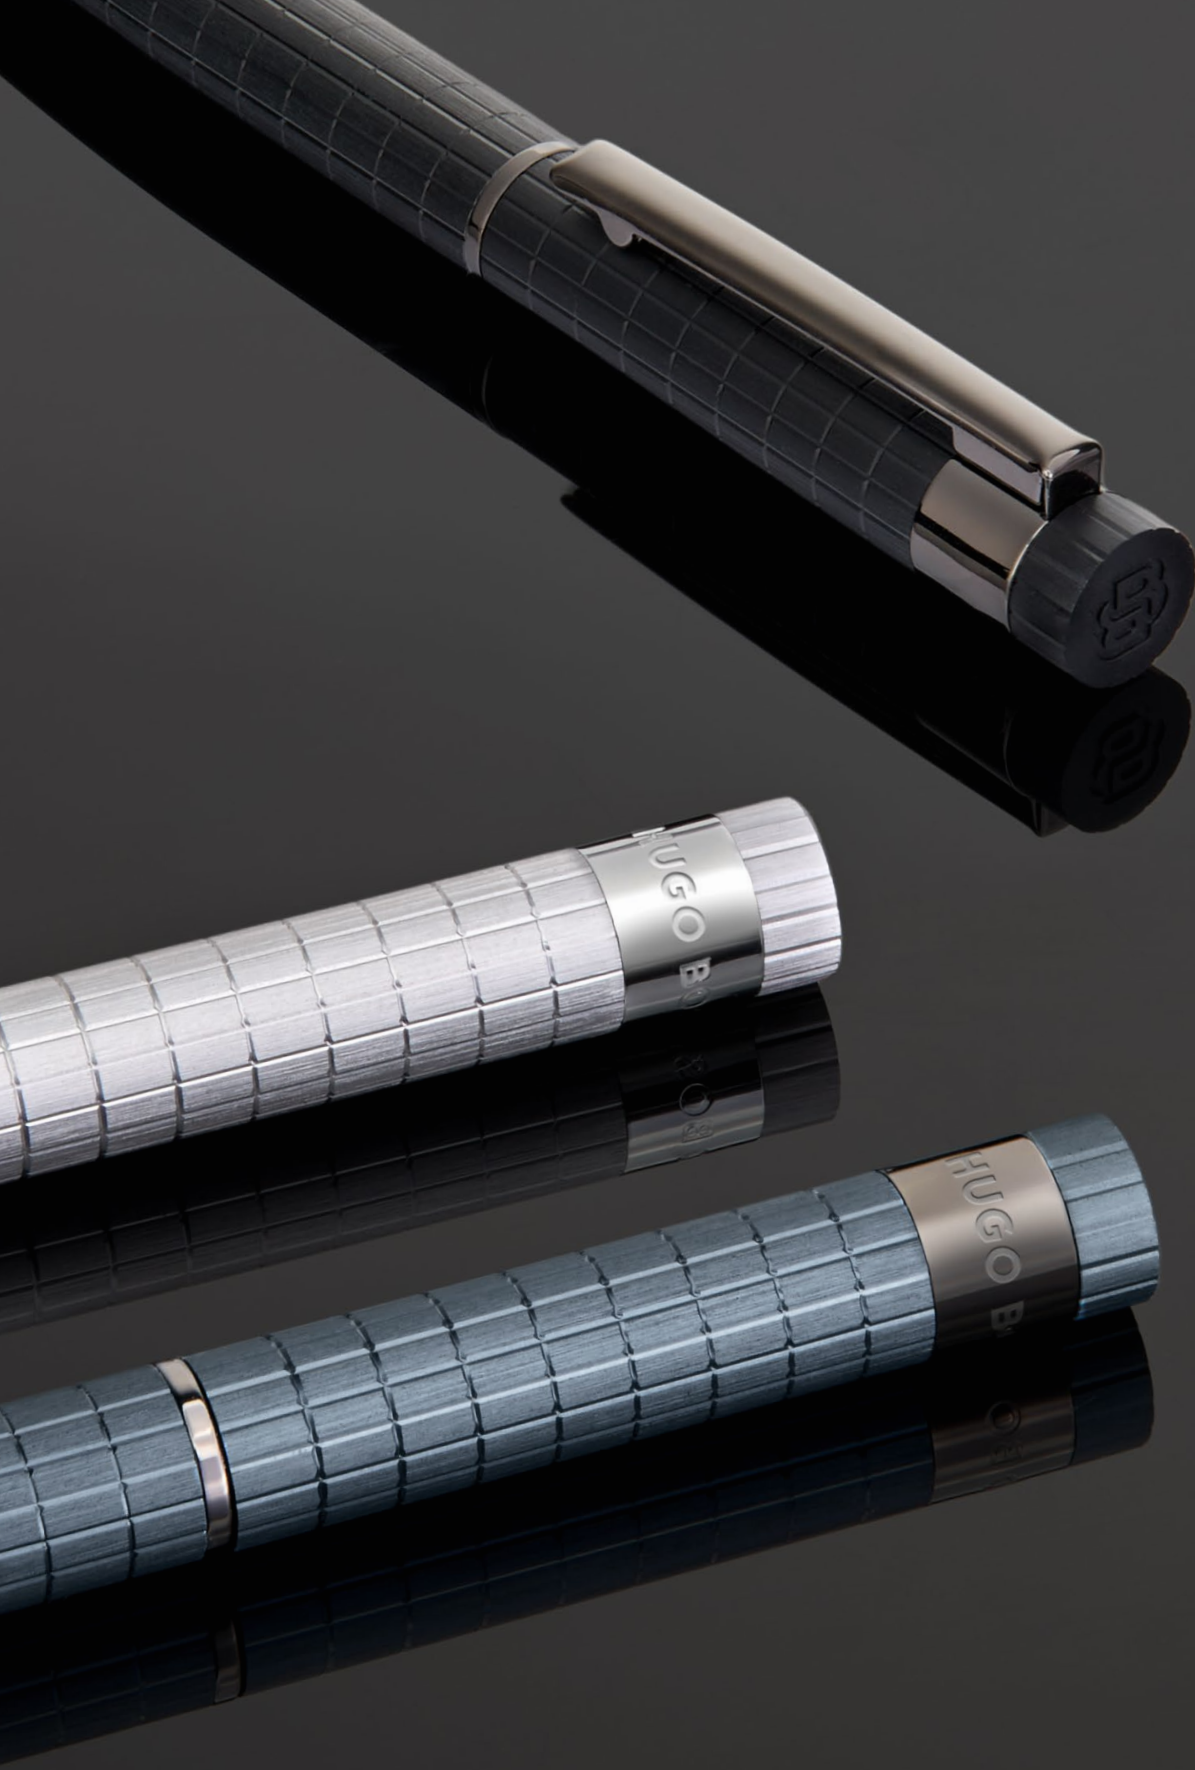

WRITING INSTRUMENTS

LOOP BAUHAUS