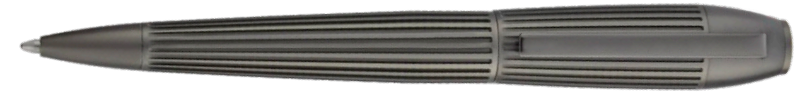

HSV5564D - Arcade Gun Ballpoint pen