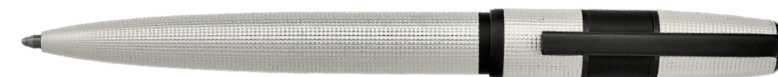

HSQ4834F - Grid Ballpoint pen pearl