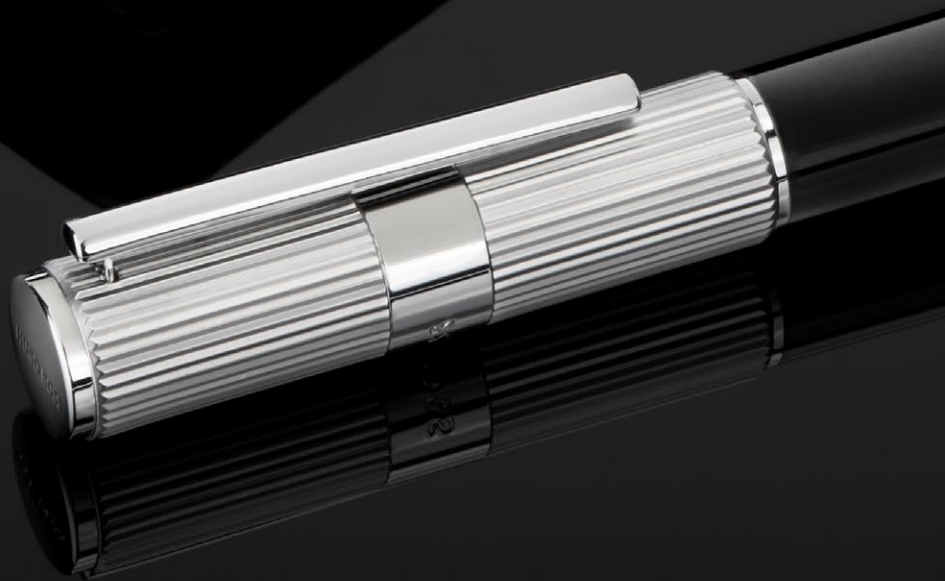

CLASSIC GRAINED

PEN CASE