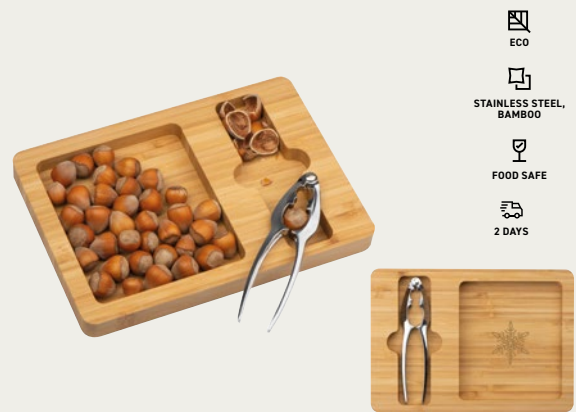

- ECO
- STAINLESS STEEL, BAMBOO
- FOOD SAFE
- 2 DAYS

2660 - ab **€11,49**

Bambusschale mit Nussknacker Vienna

Schmucke Bambusschale mit Metall Nussknacker. Geben Sie ihrer Werbepotschaft mit diesem Artikel einen besonders schmackhaften Rahmen. Ihre Werbung bringen wir mittels Lasergravur an der Bambusschale an.

↗ 24 × 17 × 2 cm	Stück	500	250	100	50	25
☒ L3	€/Stück	11,49	12,19	12,59	12,89	13,49
☒ 5 × 2	Laser/St.	1,07	1,37	1,47	1,61	3,05
Werbevorkosten €49,5