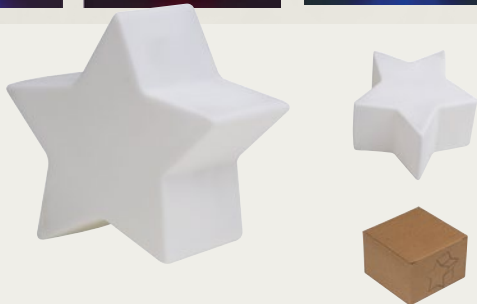

**500 ML**

**LEAKPROOF, VACUUM, BLANKET SIZE: 180 x 120 CM**

**FOOD SAFE**

**2 DAYS**

-  PLASTIC
-  LED,  
COLOR CHANGE
-  5 DAYS

0585 – ab **€2,89**