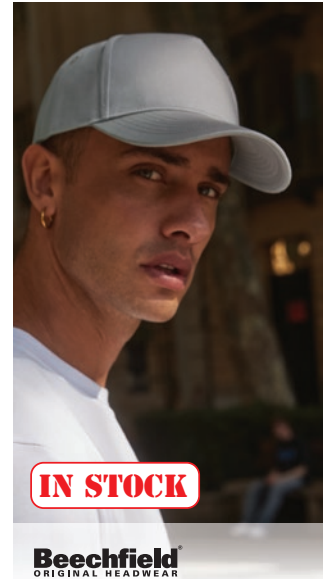

Athleisure 6 Panel Cap GBE/B20

IN STOCK

Beechfield
ORIGINAL HEADWEAR