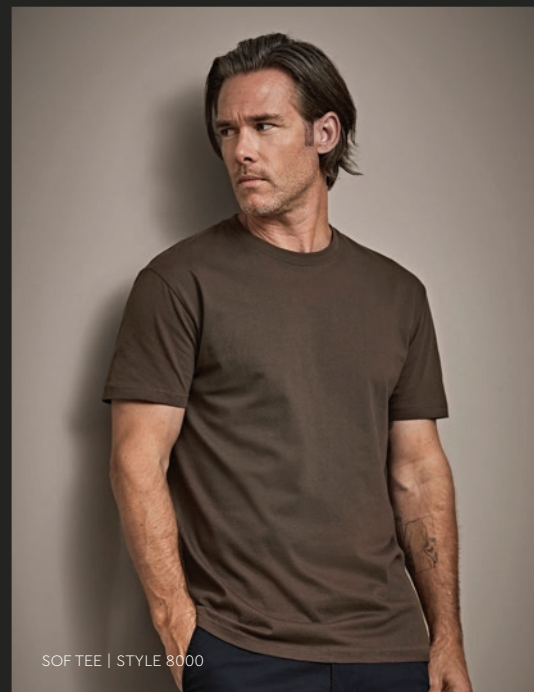

SOFT TEE | STYLE 8000