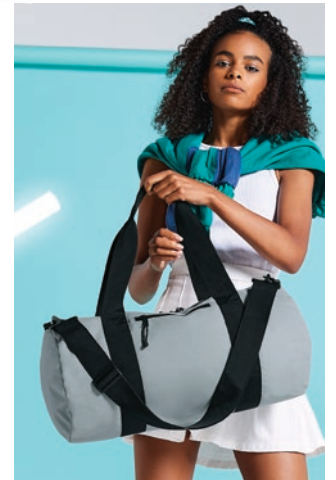

BagBase

Recycled Barrel Bag GBB/BG284