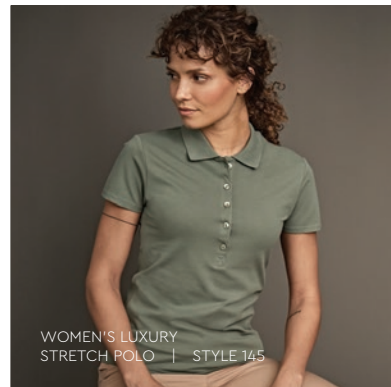

WOMEN'S LUXURY
STRETCH POLO | STYLE 145