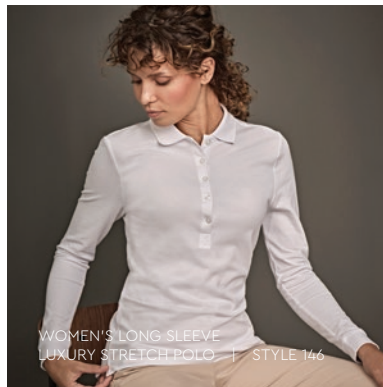

# LUXURY STRETCH

EXPERIENCE TIMELESS  
ELEGANCE

Flat knit collar with elastane

Stretchable mini pique  
with 5% elastane

Organic cotton

Double preshrunk

LUXURY STRETCH POLO | STYLE 1405

LONG SLEEVE  
LUXURY STRETCH POLO | STYLE 1406