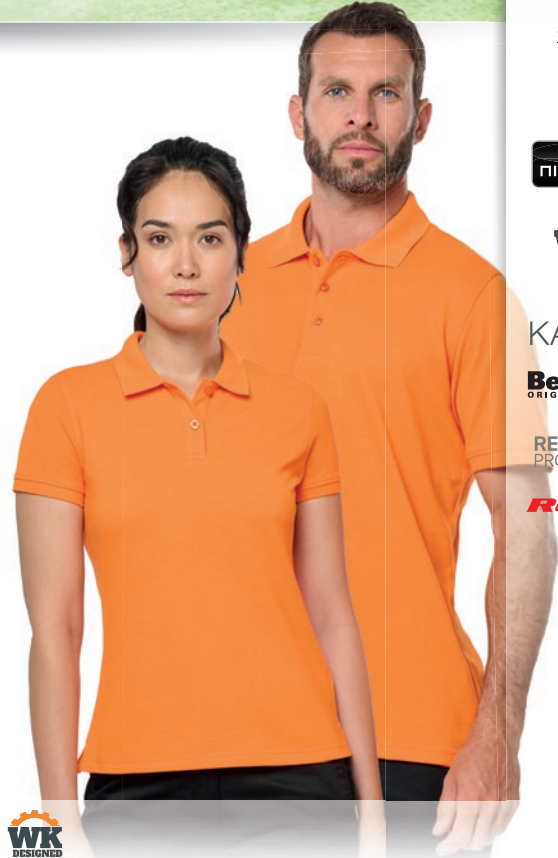

KARIBAN

**Beechfield**  
ORIGINAL HEADWEAR

REGATTA  
PROFESSIONAL

**Result**

**IN STOCK**

**Result**

Adults High Viz Motorist Safety Vest TRE/R200X  
Junior High Viz Motorist Safety Vest TRE/R200J

Men's Short Sleeved Polo Shirt TKA/WK274 | Ladies' Short Sleeved Polo Shirt TKA/WK275