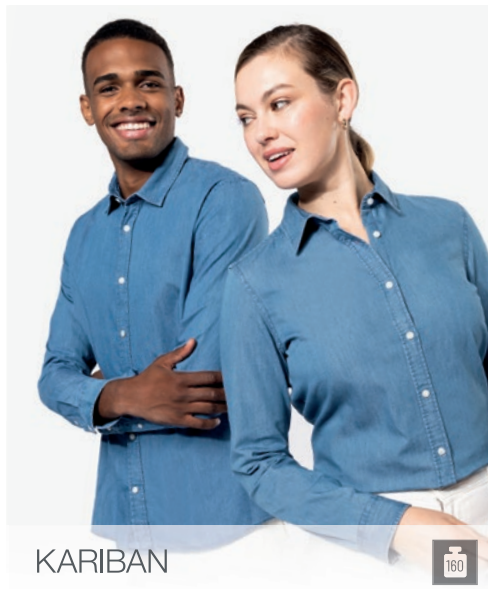

KARIBAN

Men's Chambray Shirt TKA/K512
Ladies' Chambray Shirt TKA/K509