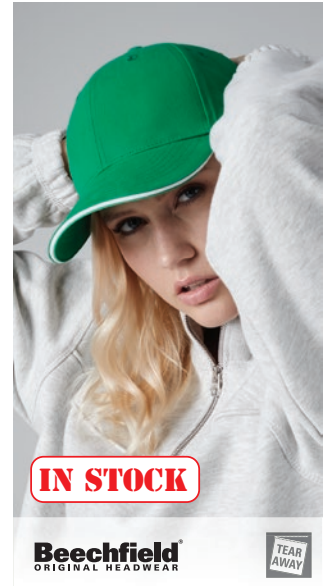

**Beechfield**  
ORIGINAL HEADWEAR

Vintage Snapback Trucker GBE/B645  
Junior Vintage Snapback Trucker GBE/B645B

**IN STOCK**

**Beechfield**  
ORIGINAL HEADWEAR

Ultimate 5 Panel Cap - Sandwich Peak GBE/B15C