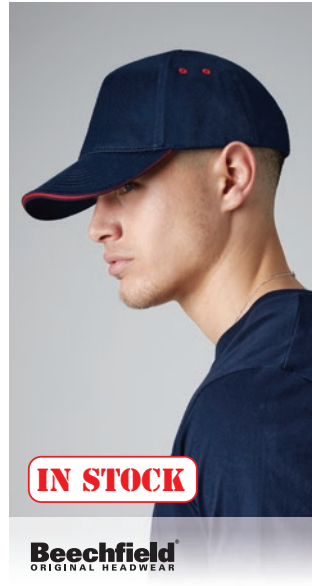

IN STOCK

Beechfield
ORIGINAL HEADWEAR