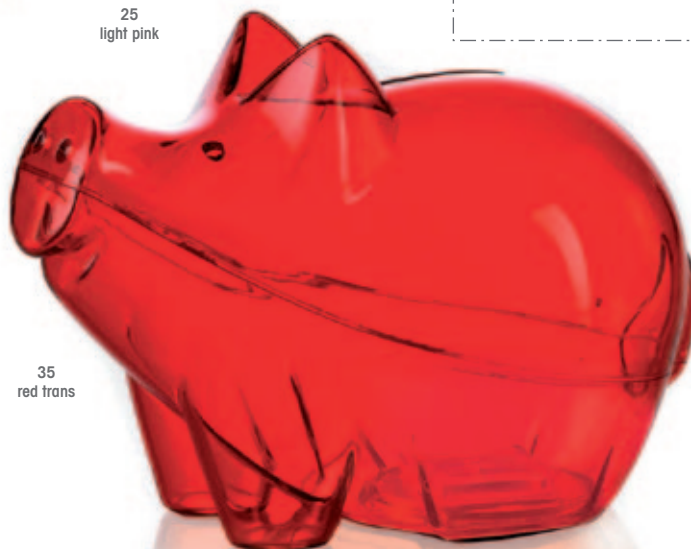

05
red

25
light pink

34
blue trans

35
red trans

BIG CUTIE 1480

170 x 120 x 90 mm

PRINT AREA
70 x 20 mm

SUITABLE FOR
DIGITAL PRINTING