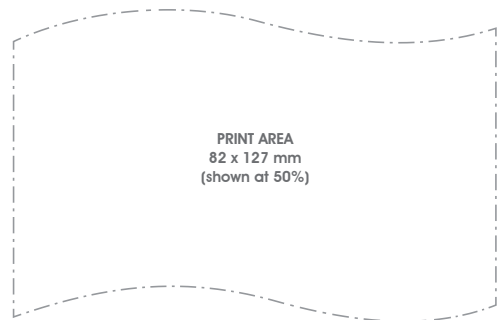

01
white

34
blue trans

31
clear trans

LOGO

1330

90 x 90 x 38 mm

PRINT AREA
65 x 65 mm
(shown at 50%)

BREEZE

1190

140 x 85 x 32 mm

31
clear trans

35
red trans

33
green trans

34
blue trans

SUITABLE FOR
DIGITAL PRINTING

Digital print examples

PRINT AREA
82 x 127 mm
(shown at 50%)

PRINTABLE AT BOTH SIDES

PRINT AREA
82 x 127 mm
(shown at 50%)

33
green trans

31
clear trans

84
petrol blue trans

BANK

1320