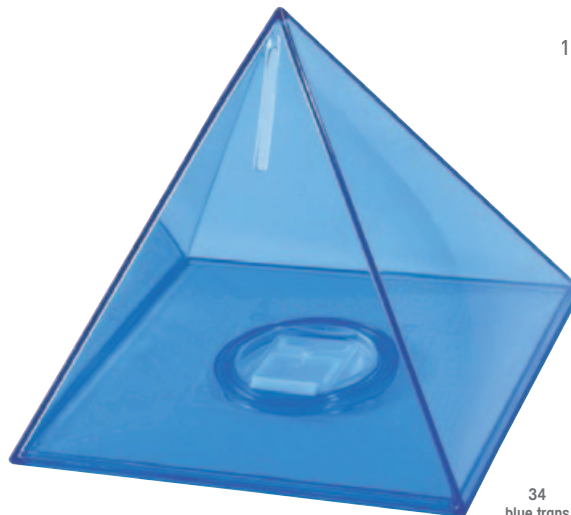

PYRAMID

1160

120 x 130 x 130 mm

Digital print
example

34
blue trans

PAD PRINT AREA
70 X 15 MM

SAME FAMILY