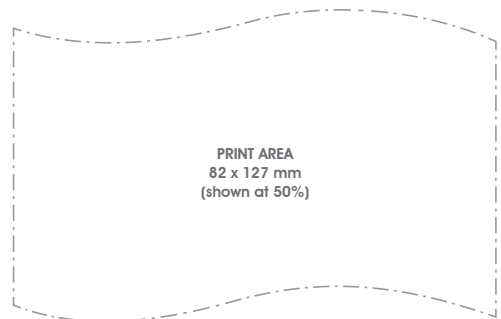

01
white

34
blue trans

31
clear trans

LOGO

1330

90 x 90 x 38 mm

PRINT AREA
65 x 65 mm
(shown at 50%)

BREEZE

1190

140 x 85 x 32 mm

31
clear trans

35
red trans

33
green trans

34
blue trans

SUITABLE FOR
DIGITAL PRINTING

Digital print examples

PRINT AREA
82 x 127 mm
(shown at 50%)

PRINTABLE AT BOTH SIDES

PRINT AREA
82 x 127 mm
(shown at 50%)

33
green trans

31
clear trans

84
petrol blue trans

BANK

1320