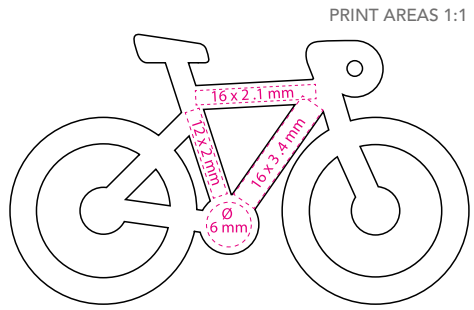

PRINT AREAS 1:1